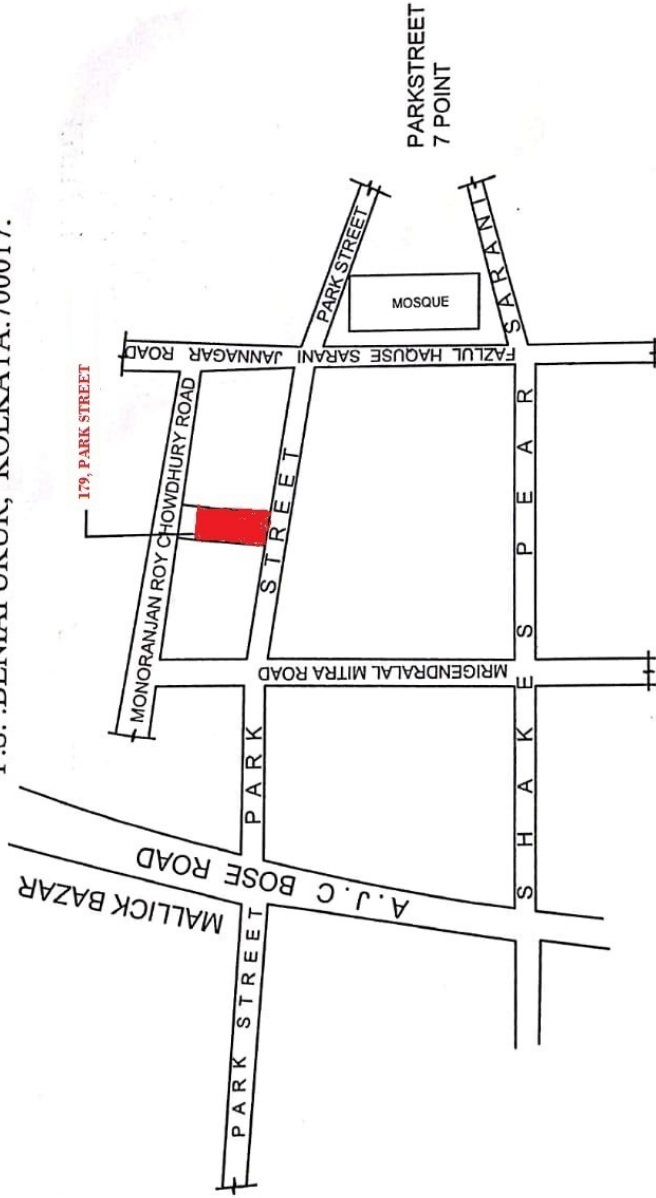

PREMISES NO.179,PARK STREET,
WARD NO.-: 61, BOROUGH NO.-VI,
P.S.:BENIAPUKUR, KOLKATA:700017.

Coordinates of Site: 22.544586135290125, 88.36477999963489

LOCATION PLAN

SCALE 1 : 100

Ratree Construction
& Housing Pvt.Ltd.
Director